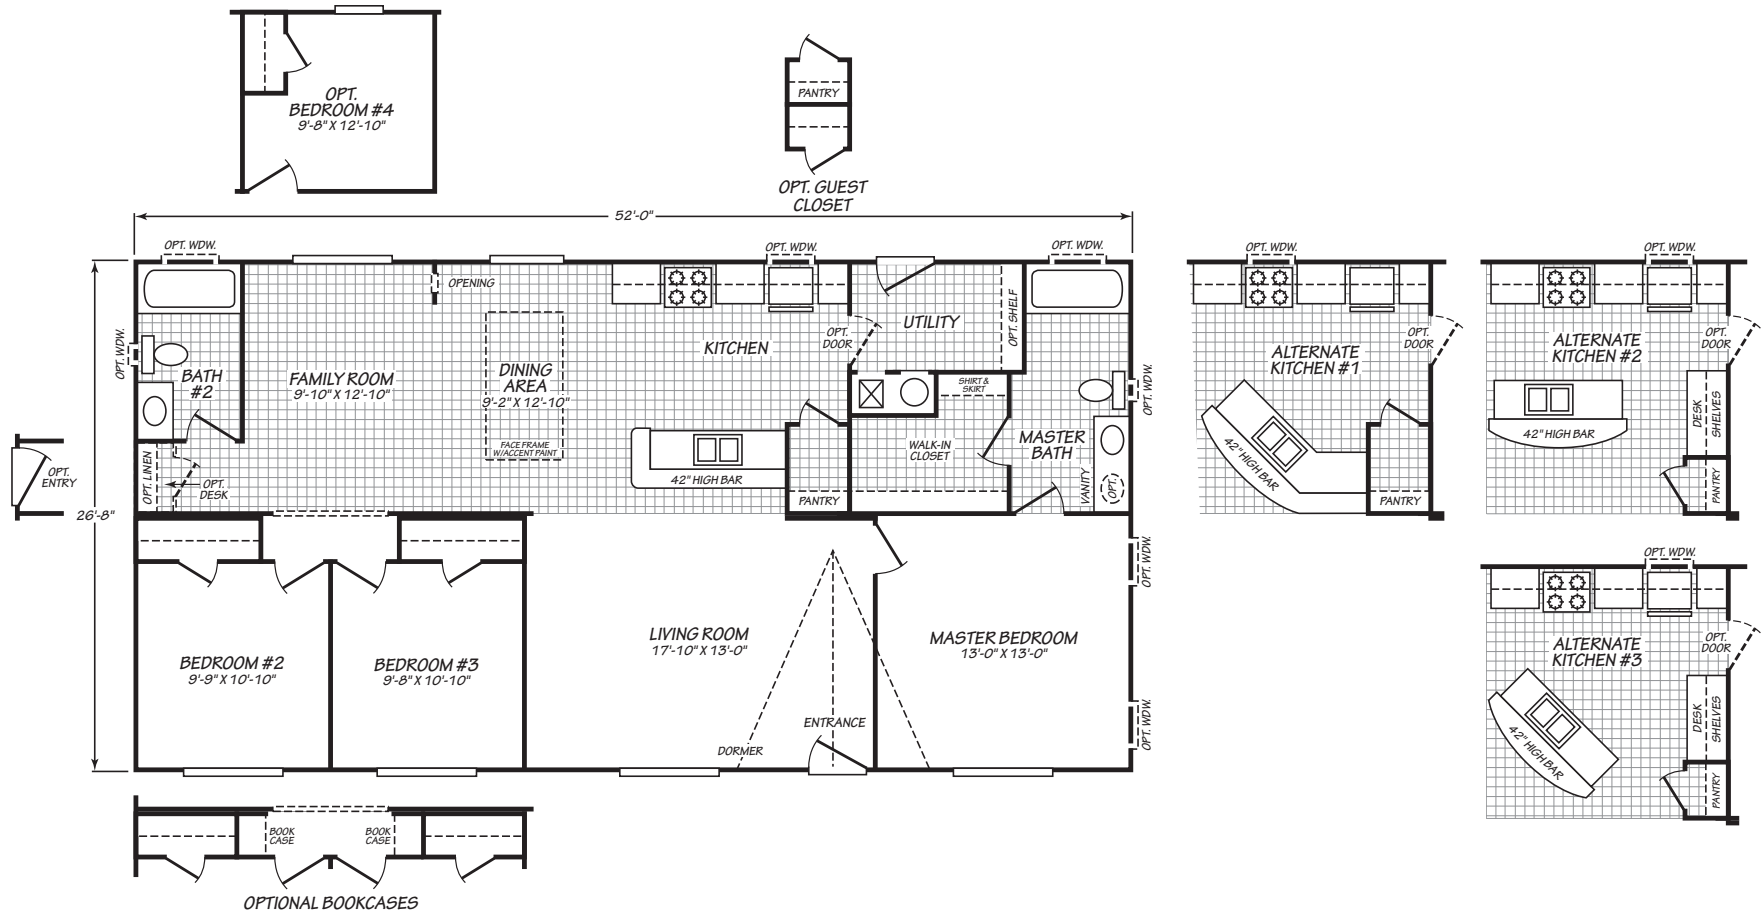

WAVERLY CREST

MODEL 28523W

3 Bedroom • 2 Bath • 1,386 Square Feet

©2018 FLEETWOOD HOMES INC. ALL RIGHTS RESERVED

Important: Because we continually update and modify our products, it is important for you to know that our brochures and literature are for illustrative purposes only. **ILLUSTRATIONS MAY SHOW OPTIONAL FEATURES.** All information contained herein may vary from the actual home we build. Dimensions are nominal length and width measurements are from exterior wall to exterior wall. We reserve the right to make changes at any time, without notice or obligation, in prices, colors, materials, specifications, features and models. Please check with your retailer for specific information about the home you select.