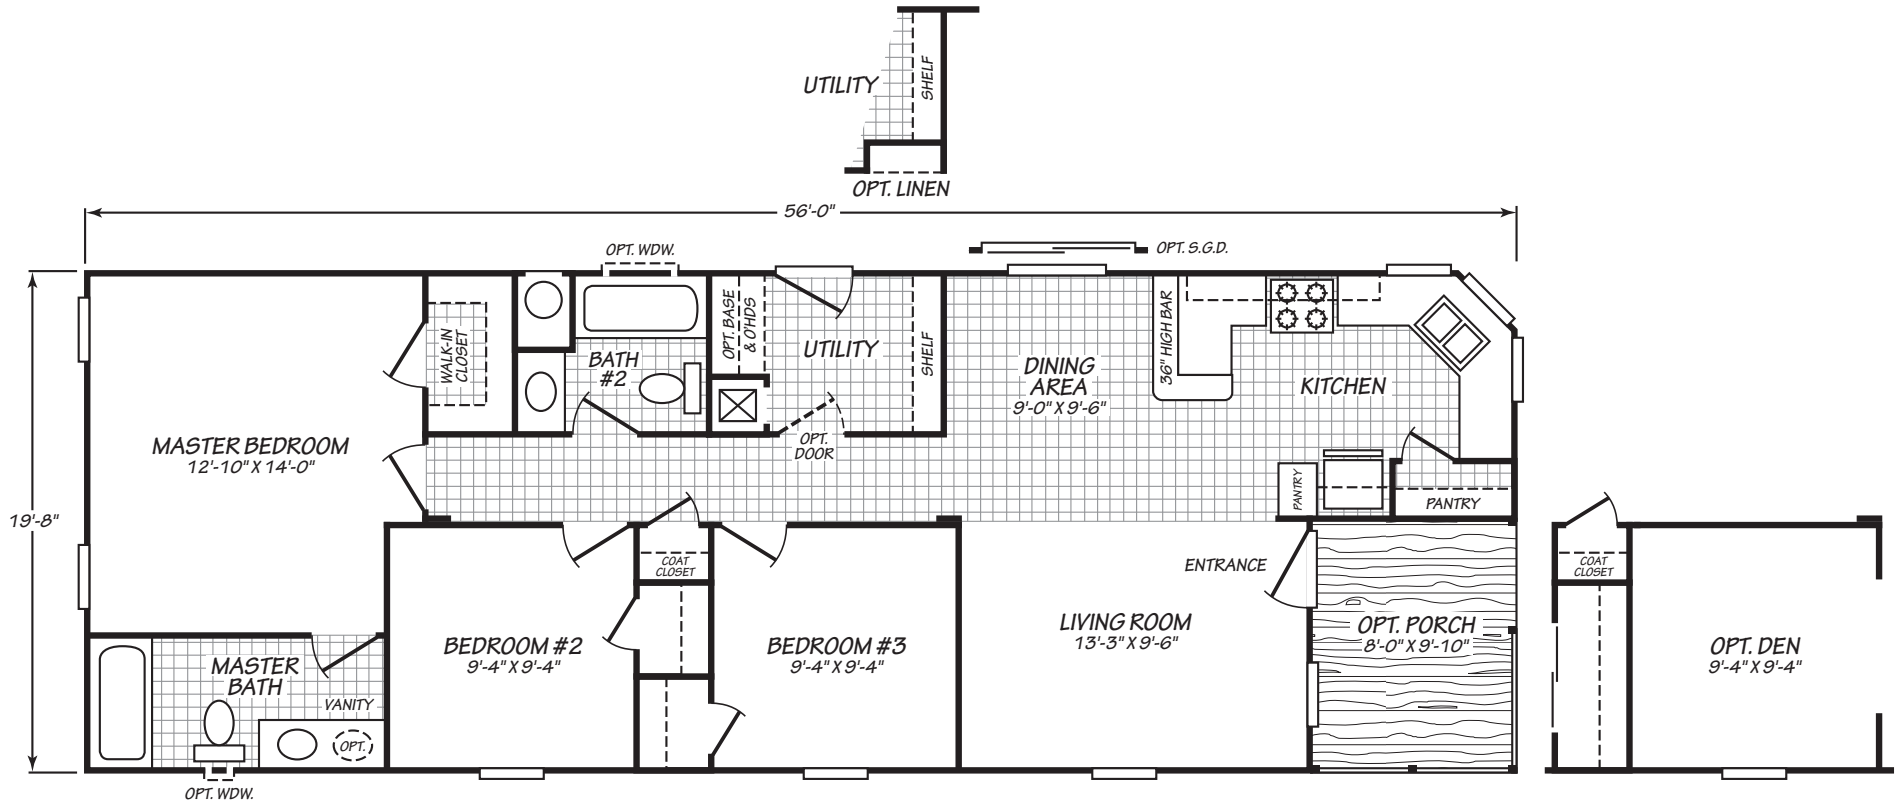

CANYON LAKE

MODEL 20563K

3 Bedroom • 2 Bath • 1,022 Square Feet

©2018 FLEETWOOD HOMES INC. ALL RIGHTS RESERVED

Important: Because we continually update and modify our products, it is important for you to know that our brochures and literature are for illustrative purposes only. **ILLUSTRATIONS MAY SHOW OPTIONAL FEATURES.** All information contained herein may vary from the actual home we build. Dimensions are nominal length and width measurements are from exterior wall to exterior wall. We reserve the right to make changes at any time, without notice or obligation, in prices, colors, materials, specifications, features and models. Please check with your retailer for specific information about the home you select.