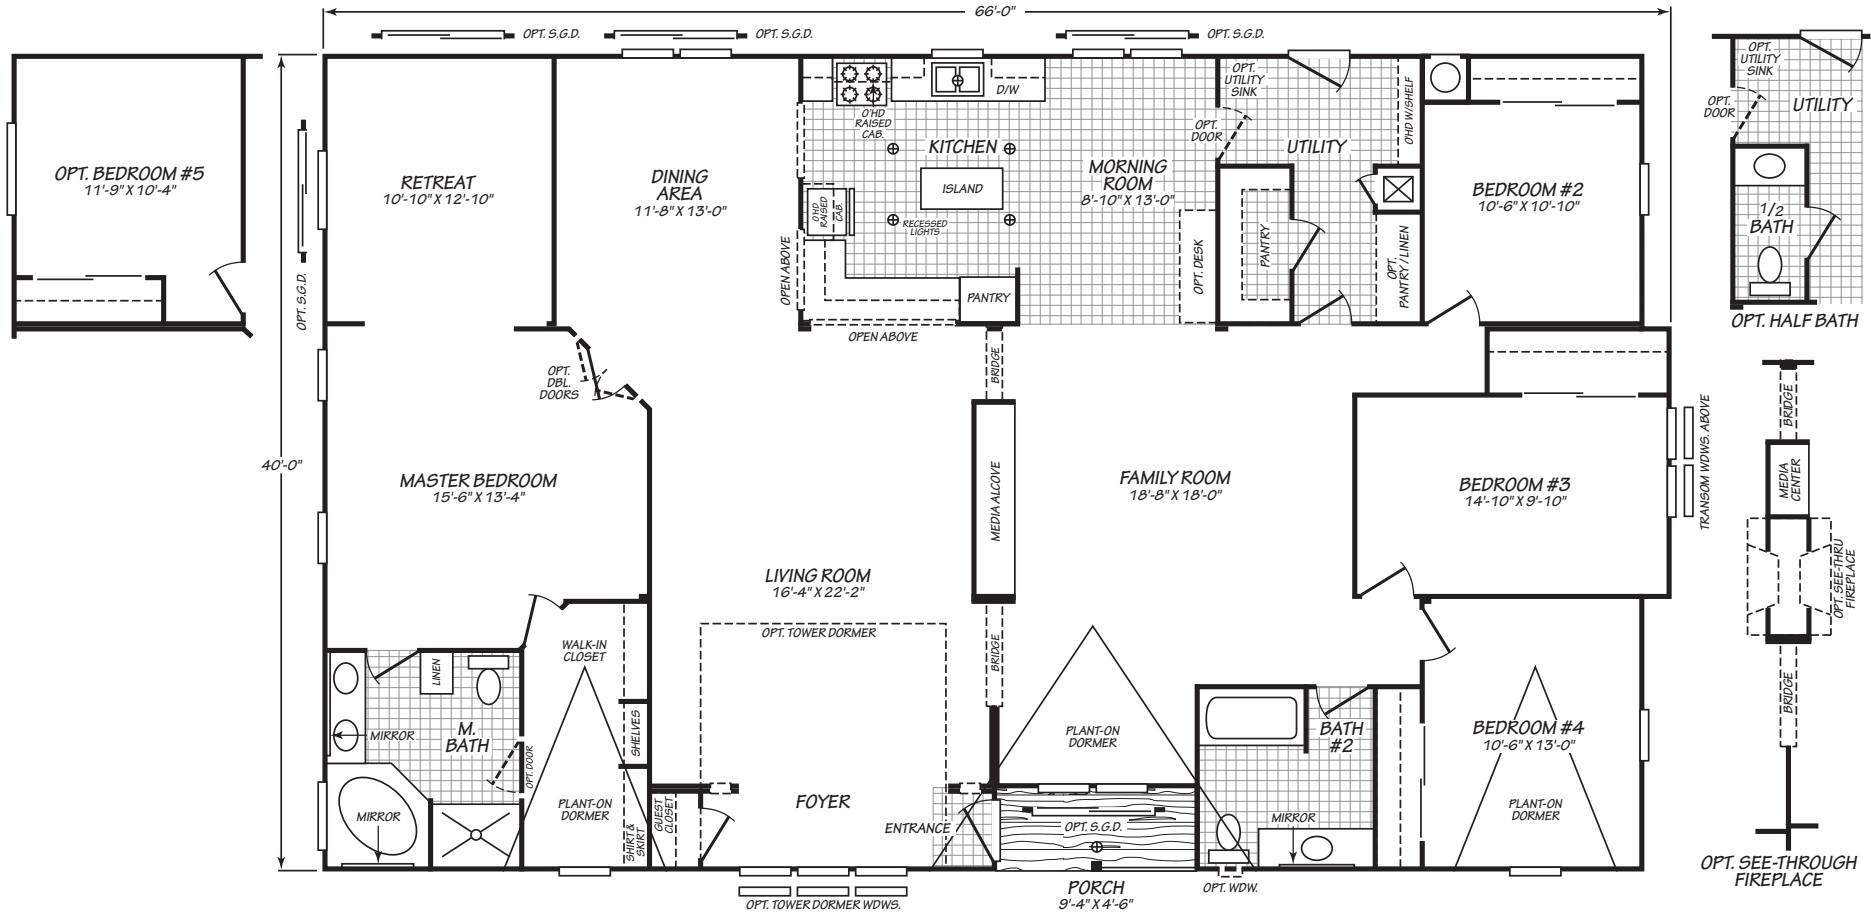

VOGUE 2

MODEL 40664B

4 Bedroom • 2 Bath • 2,543 Square Feet

©2018 FLEETWOOD HOMES INC. ALL RIGHTS RESERVED

Important: Because we continually update and modify our products, it is important for you to know that our brochures and literature are for illustrative purposes only. **ILLUSTRATIONS MAY SHOW OPTIONAL FEATURES.** All information contained herein may vary from the actual home we build. Dimensions are nominal length and width measurements are from exterior wall to exterior wall. We reserve the right to make changes at any time, without notice or obligation, in prices, colors, materials, specifications, features and models. Please check with your retailer for specific information about the home you select.