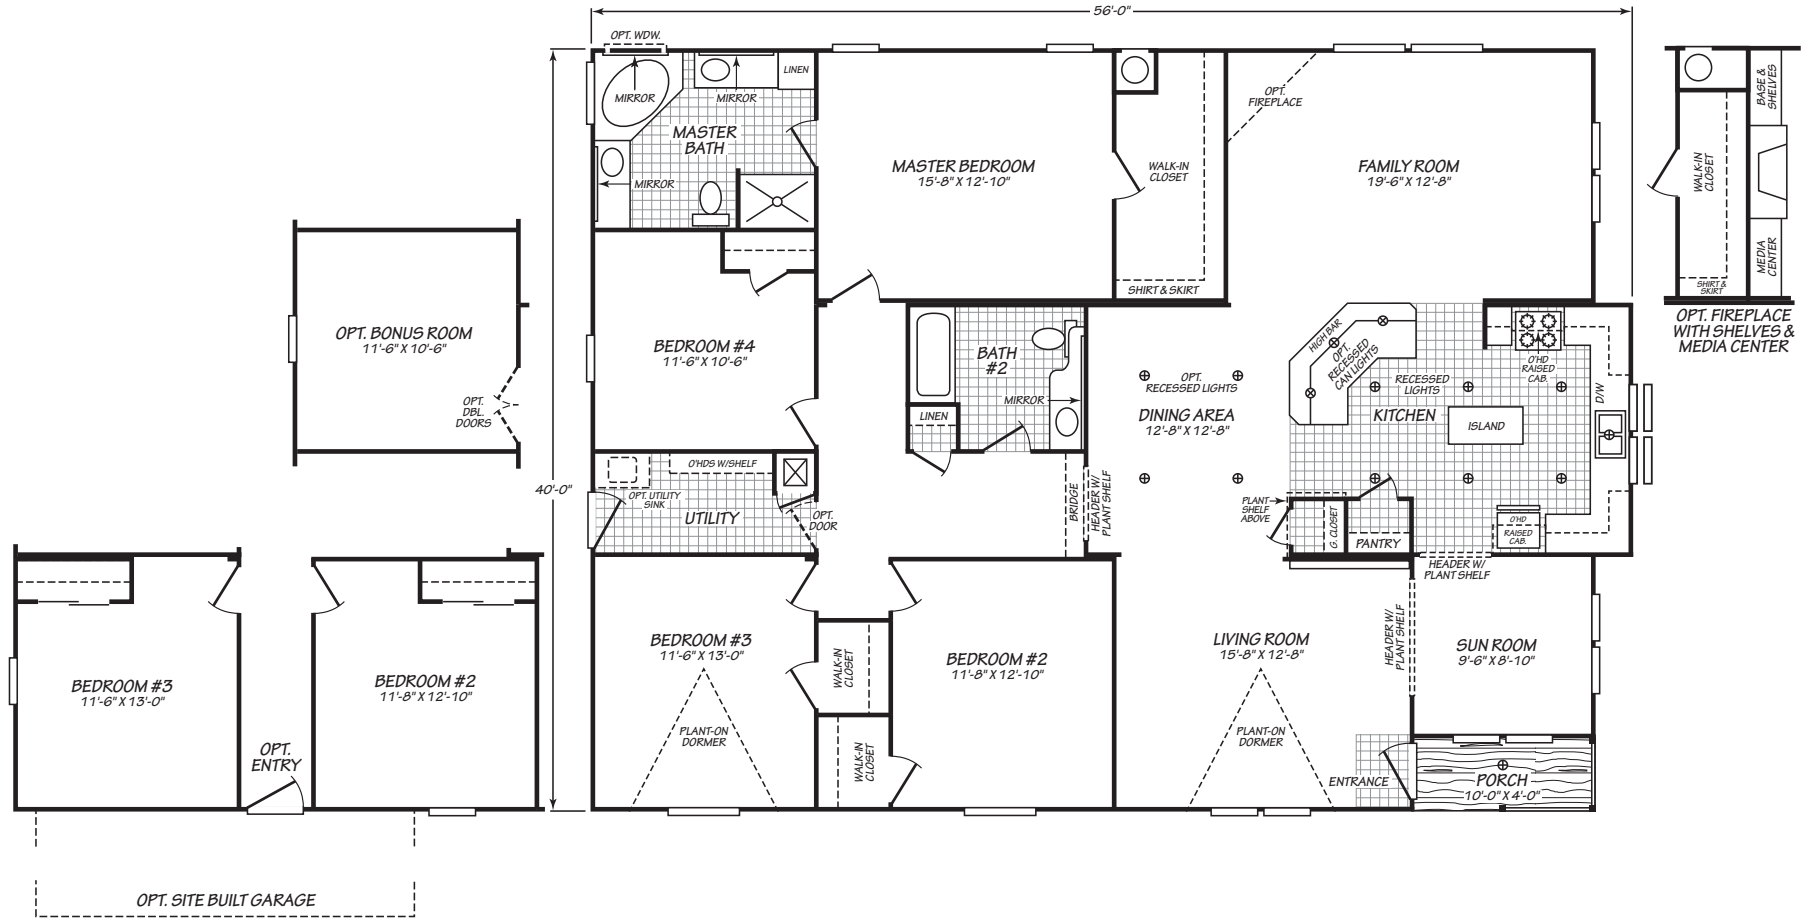

VOGUE 2

MODEL 40564K

4 Bedroom • 2 Bath • 2,146 Square Feet

©2018 FLEETWOOD HOMES INC. ALL RIGHTS RESERVED

Important: Because we continually update and modify our products, it is important for you to know that our brochures and literature are for illustrative purposes only. **ILLUSTRATIONS MAY SHOW OPTIONAL FEATURES.** All information contained herein may vary from the actual home we build. Dimensions are nominal length and width measurements are from exterior wall to exterior wall. We reserve the right to make changes at any time, without notice or obligation, in prices, colors, materials, specifications, features and models. Please check with your retailer for specific information about the home you select.