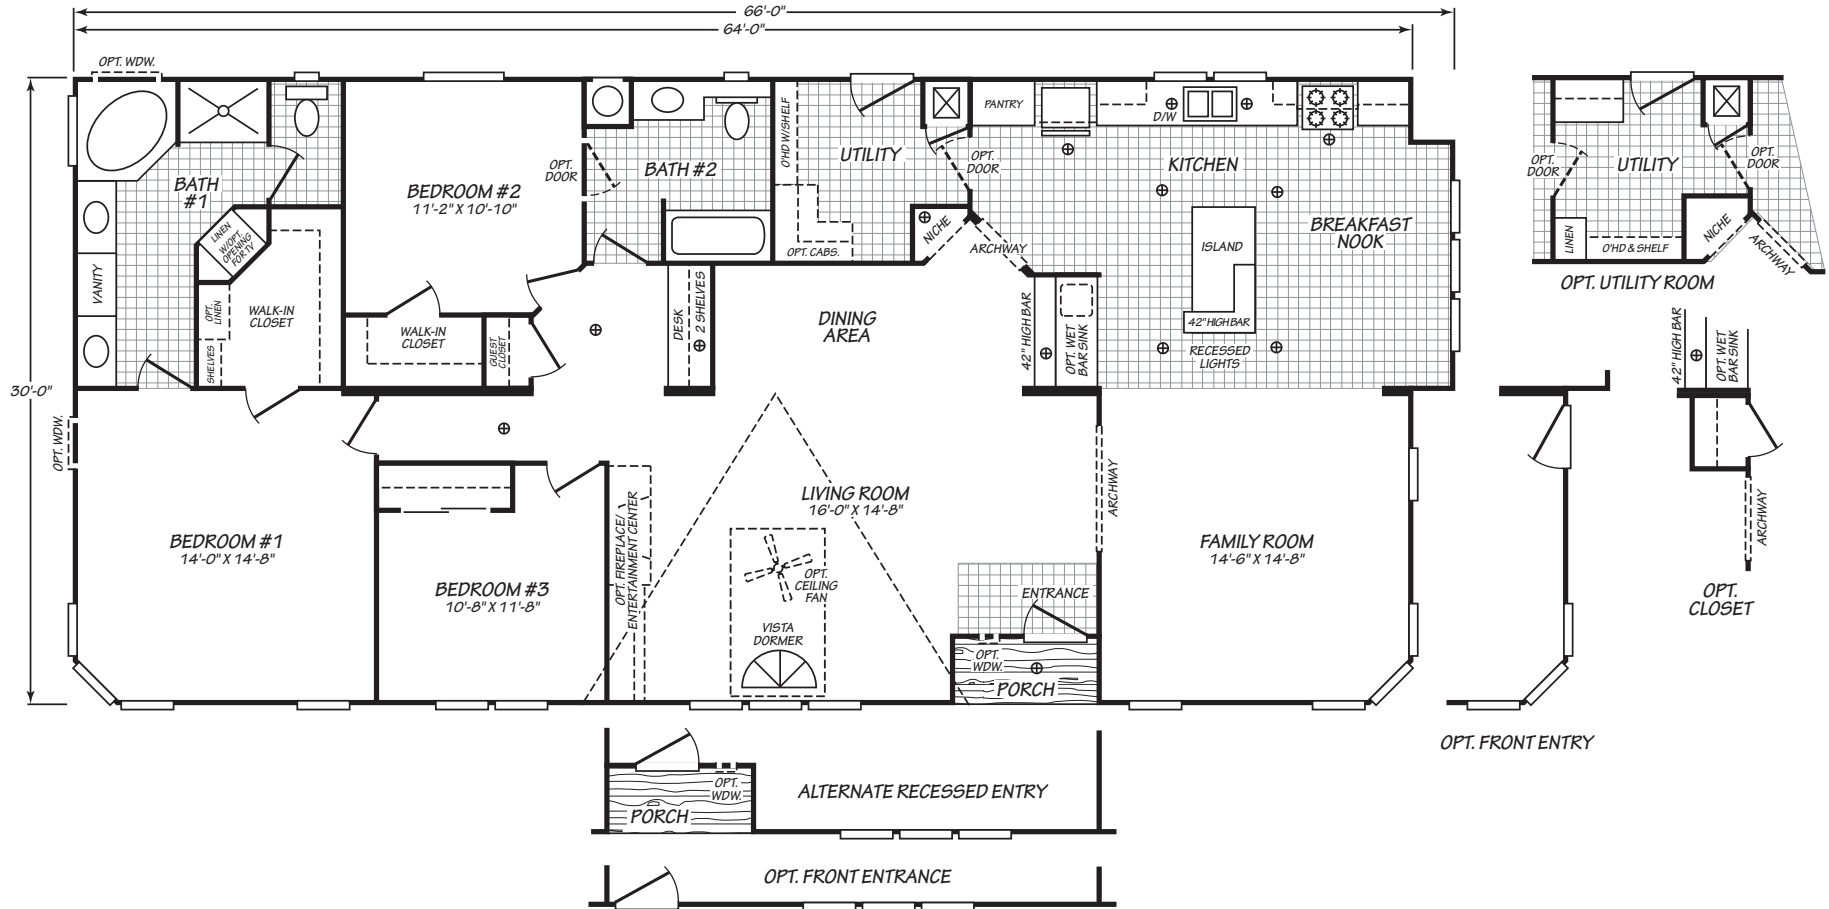

VOGUE 2

MODEL 30643K

3 Bedroom • 2 Bath • 1,950 Square Feet

©2022 FLEETWOOD HOMES INC. ALL RIGHTS RESERVED

Important: Because we continually update and modify our products, it is important for you to know that our brochures and literature are for illustrative purposes only. **ILLUSTRATIONS MAY SHOW OPTIONAL FEATURES.** All information contained herein may vary from the actual home we build. Dimensions are nominal length and width measurements are from exterior wall to exterior wall. We reserve the right to make changes at any time, without notice or obligation, in prices, colors, materials, specifications, features and models. Please check with your retailer for specific information about the home you select.