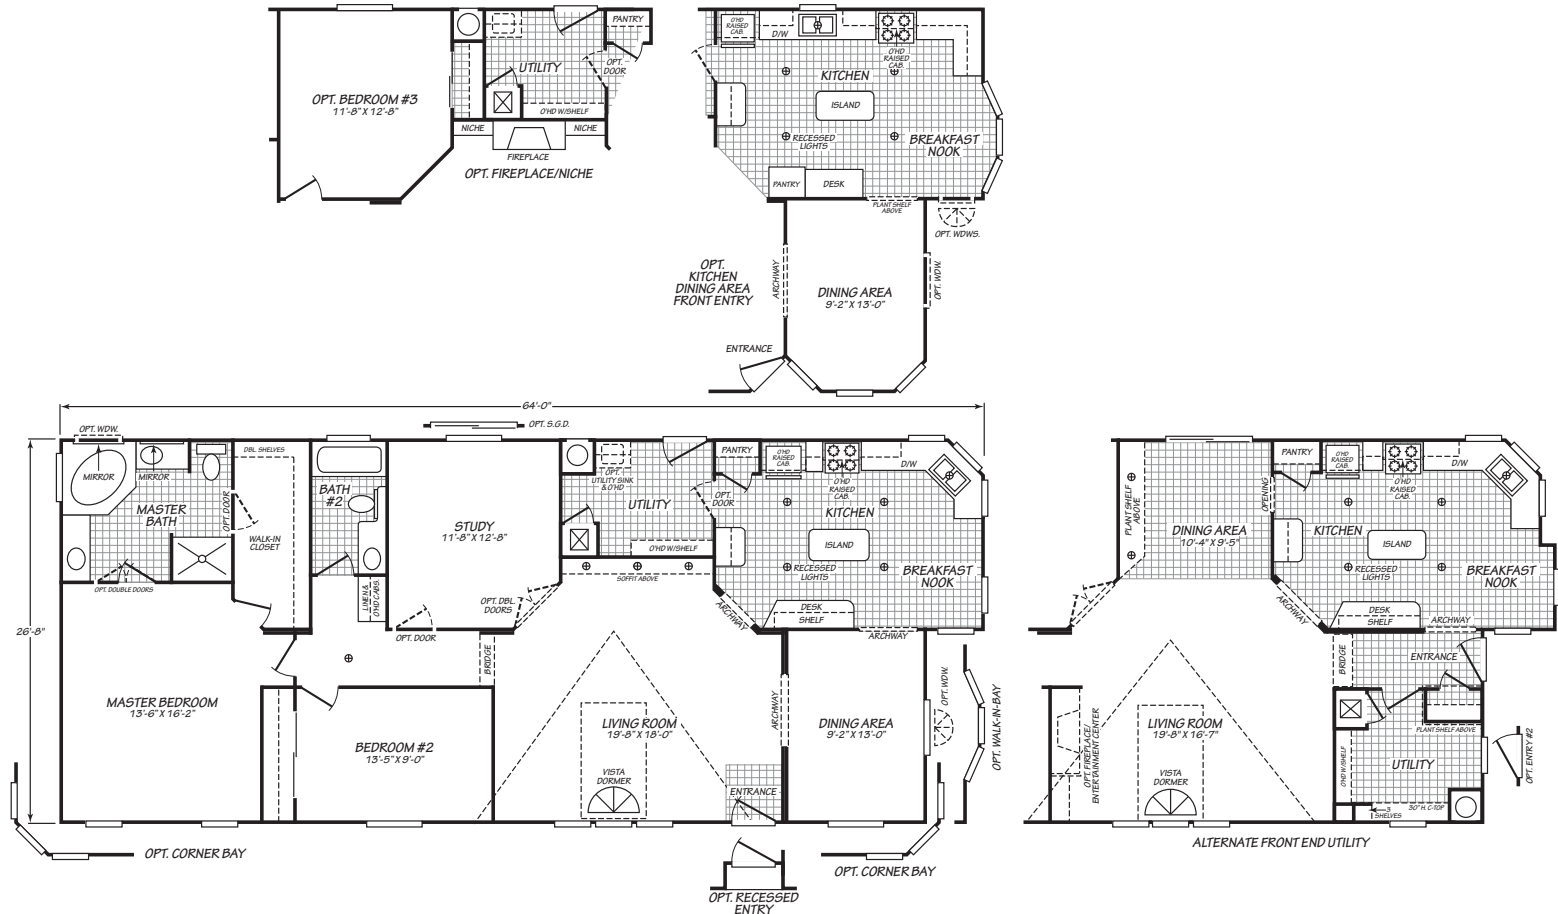

VOGUE 2

MODEL 28642K

2 Bedroom • 2 Bath • 1,649 Square Feet

©2018 FLEETWOOD HOMES INC. ALL RIGHTS RESERVED

Important: Because we continually update and modify our products, it is important for you to know that our brochures and literature are for illustrative purposes only. **ILLUSTRATIONS MAY SHOW OPTIONAL FEATURES.** All information contained herein may vary from the actual home we build. Dimensions are nominal length and width measurements are from exterior wall to exterior wall. We reserve the right to make changes at any time, without notice or obligation, in prices, colors, materials, specifications, features and models. Please check with your retailer for specific information about the home you select.

2V/220/APR18
PFS APPROVAL_3/08/12