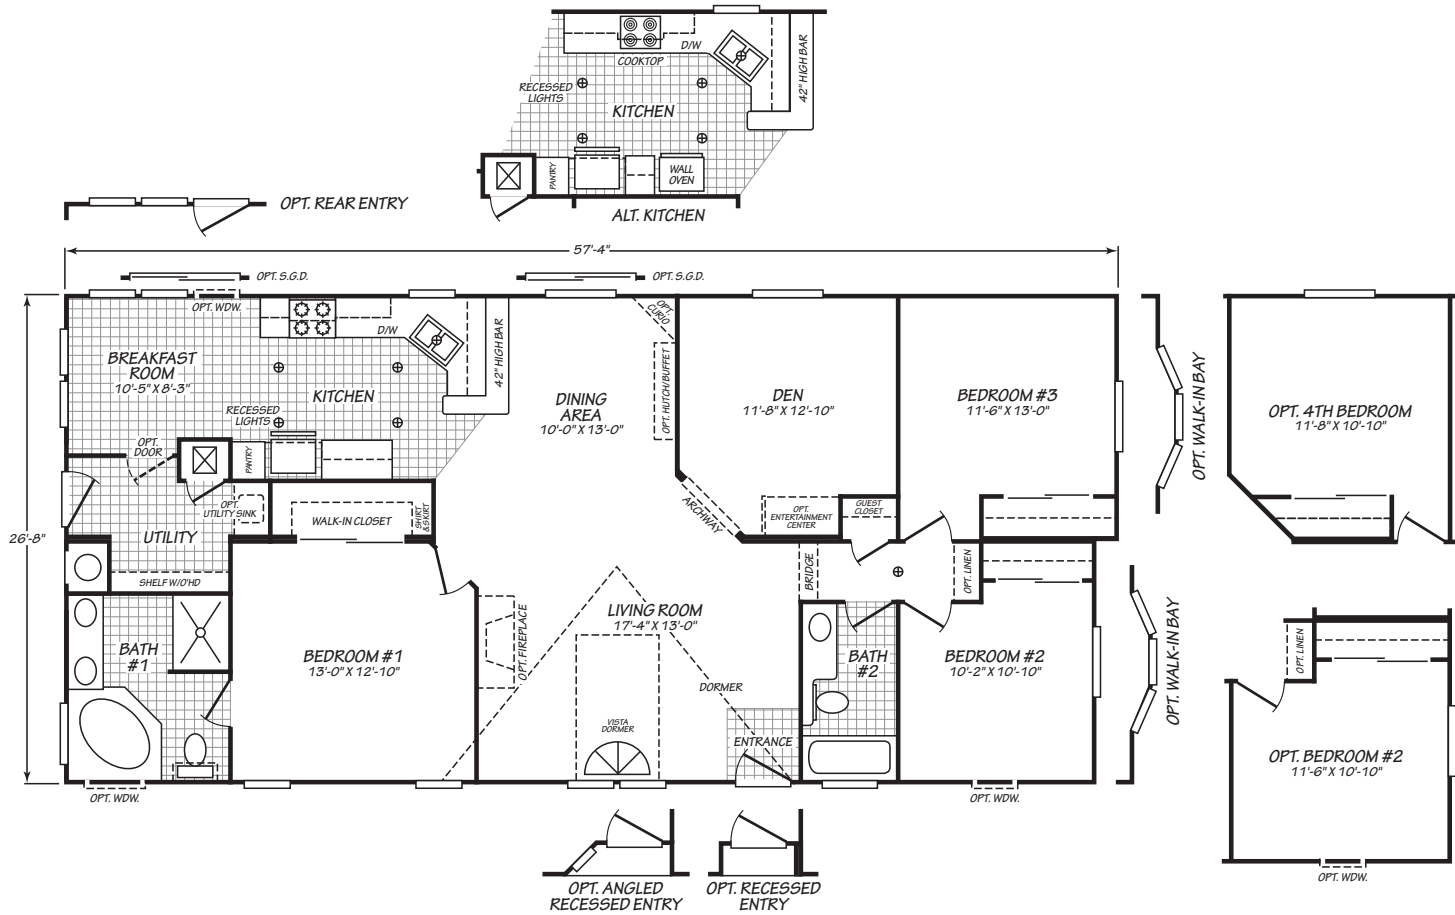

VOGUE 2

MODEL 28573M

3 Bedroom • 2 Bath • 1,511 Square Feet

©2022 FLEETWOOD HOMES INC. ALL RIGHTS RESERVED

Important: Because we continually update and modify our products, it is important for you to know that our brochures and literature are for illustrative purposes only. **ILLUSTRATIONS MAY SHOW OPTIONAL FEATURES.** All information contained herein may vary from the actual home we build. Dimensions are nominal length and width measurements are from exterior wall to exterior wall. We reserve the right to make changes at any time, without notice or obligation, in prices, colors, materials, specifications, features and models. Please check with your retailer for specific information about the home you select.