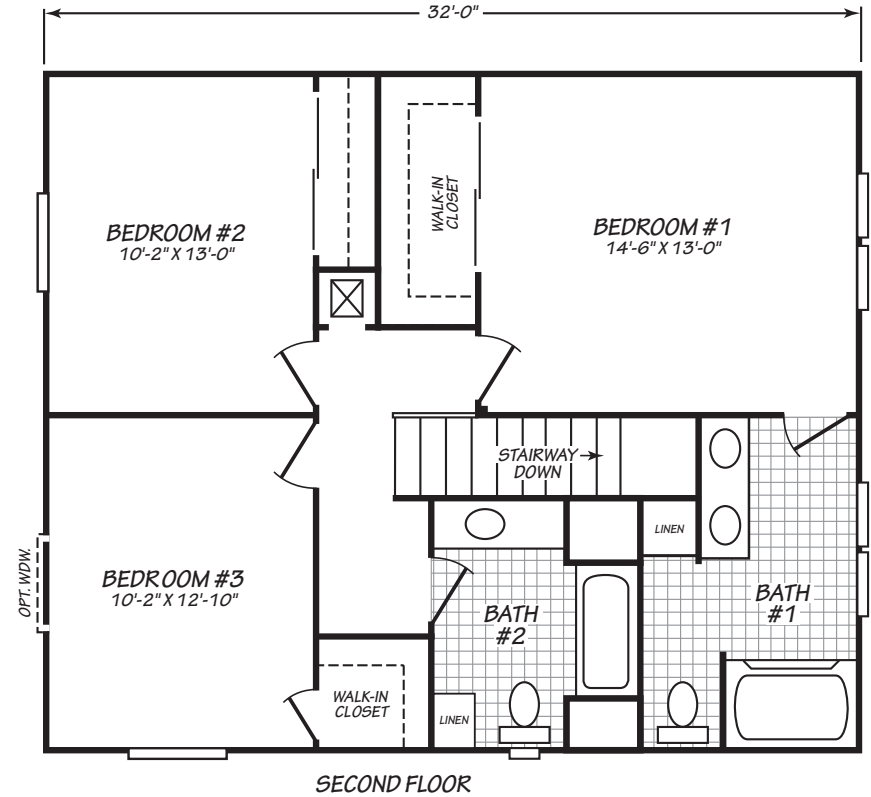

CHESTNUT MANOR

MODEL 28323X

3 Bedroom • 2½ Bath • 1,706 Square Feet

©2020 FLEETWOOD HOMES INC. ALL RIGHTS RESERVED

Important: Because we continually update and modify our products, it is important for you to know that our brochures and literature are for illustrative purposes only. **ILLUSTRATIONS MAY SHOW OPTIONAL FEATURES.** All information contained herein may vary from the actual home we build. Dimensions are nominal length and width measurements are from exterior wall to exterior wall. We reserve the right to make changes at any time, without notice or obligation, in prices, colors, materials, specifications, features and models. Please check with your retailer for specific information about the home you select.