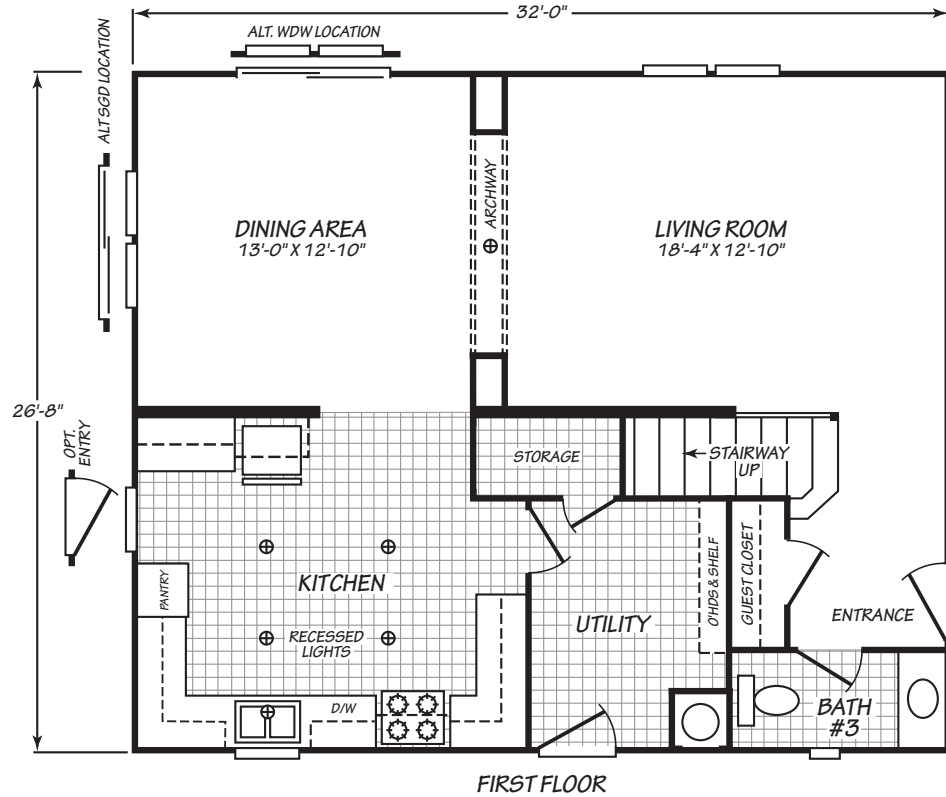

CHESTNUT MANOR

MODEL 28323X

3 Bedroom • 2½ Bath • 1,706 Square Feet

©2020 FLEETWOOD HOMES INC. ALL RIGHTS RESERVED

Important: Because we continually update and modify our products, it is important for you to know that our brochures and literature are for illustrative purposes only. **ILLUSTRATIONS MAY SHOW OPTIONAL FEATURES.** All information contained herein may vary from the actual home we build. Dimensions are nominal length and width measurements are from exterior wall to exterior wall. We reserve the right to make changes at any time, without notice or obligation, in prices, colors, materials, specifications, features and models. Please check with your retailer for specific information about the home you select.