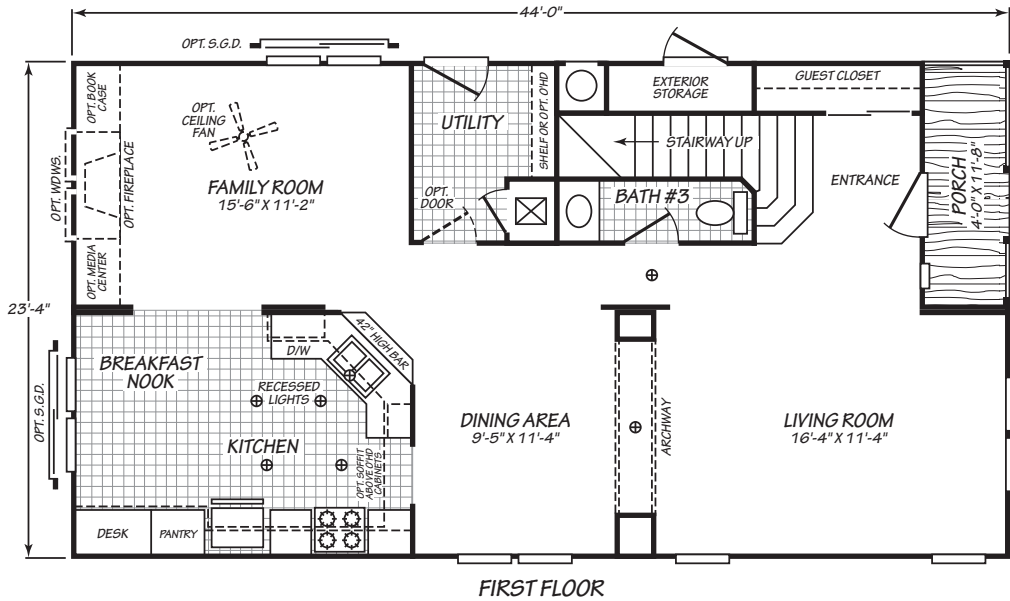

# CHESTNUT MANOR

## MODEL 24444X

4 Bedroom • 2½ Bath • 2,006 Square Feet

©2020 FLEETWOOD HOMES INC. ALL RIGHTS RESERVED

Important: Because we continually update and modify our products, it is important for you to know that our brochures and literature are for illustrative purposes only. **ILLUSTRATIONS MAY SHOW OPTIONAL FEATURES.** All information contained herein may vary from the actual home we build. Dimensions are nominal length and width measurements are from exterior wall to exterior wall. We reserve the right to make changes at any time, without notice or obligation, in prices, colors, materials, specifications, features and models. Please check with your retailer for specific information about the home you select.