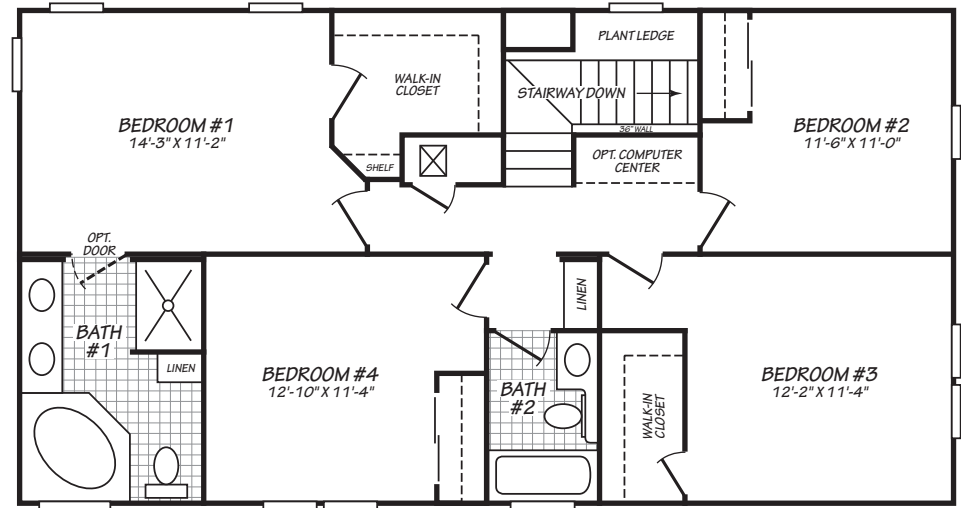

# CHESTNUT MANOR

## MODEL 24444X

4 Bedroom • 2½ Bath • 2,006 Square Feet

©2020 FLEETWOOD HOMES INC. ALL RIGHTS RESERVED

Important: Because we continually update and modify our products, it is important for you to know that our brochures and literature are for illustrative purposes only. **ILLUSTRATIONS MAY SHOW OPTIONAL FEATURES.** All information contained herein may vary from the actual home we build. Dimensions are nominal length and width measurements are from exterior wall to exterior wall. We reserve the right to make changes at any time, without notice or obligation, in prices, colors, materials, specifications, features and models. Please check with your retailer for specific information about the home you select.