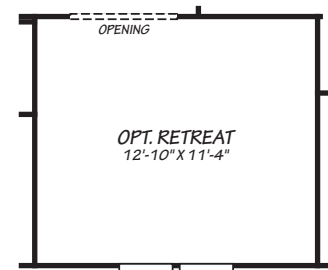

## MODEL 24444X

4 Bedroom • 2½ Bath • 2,006 Square Feet

©2020 FLEETWOOD HOMES INC. ALL RIGHTS RESERVED

Important: Because we continually update and modify our products, it is important for you to know that our brochures and literature are for illustrative purposes only. **ILLUSTRATIONS MAY SHOW OPTIONAL FEATURES.** All information contained herein may vary from the actual home we build. Dimensions are nominal length and width measurements are from exterior wall to exterior wall. We reserve the right to make changes at any time, without notice or obligation, in prices, colors, materials, specifications, features and models. Please check with your retailer for specific information about the home you select.