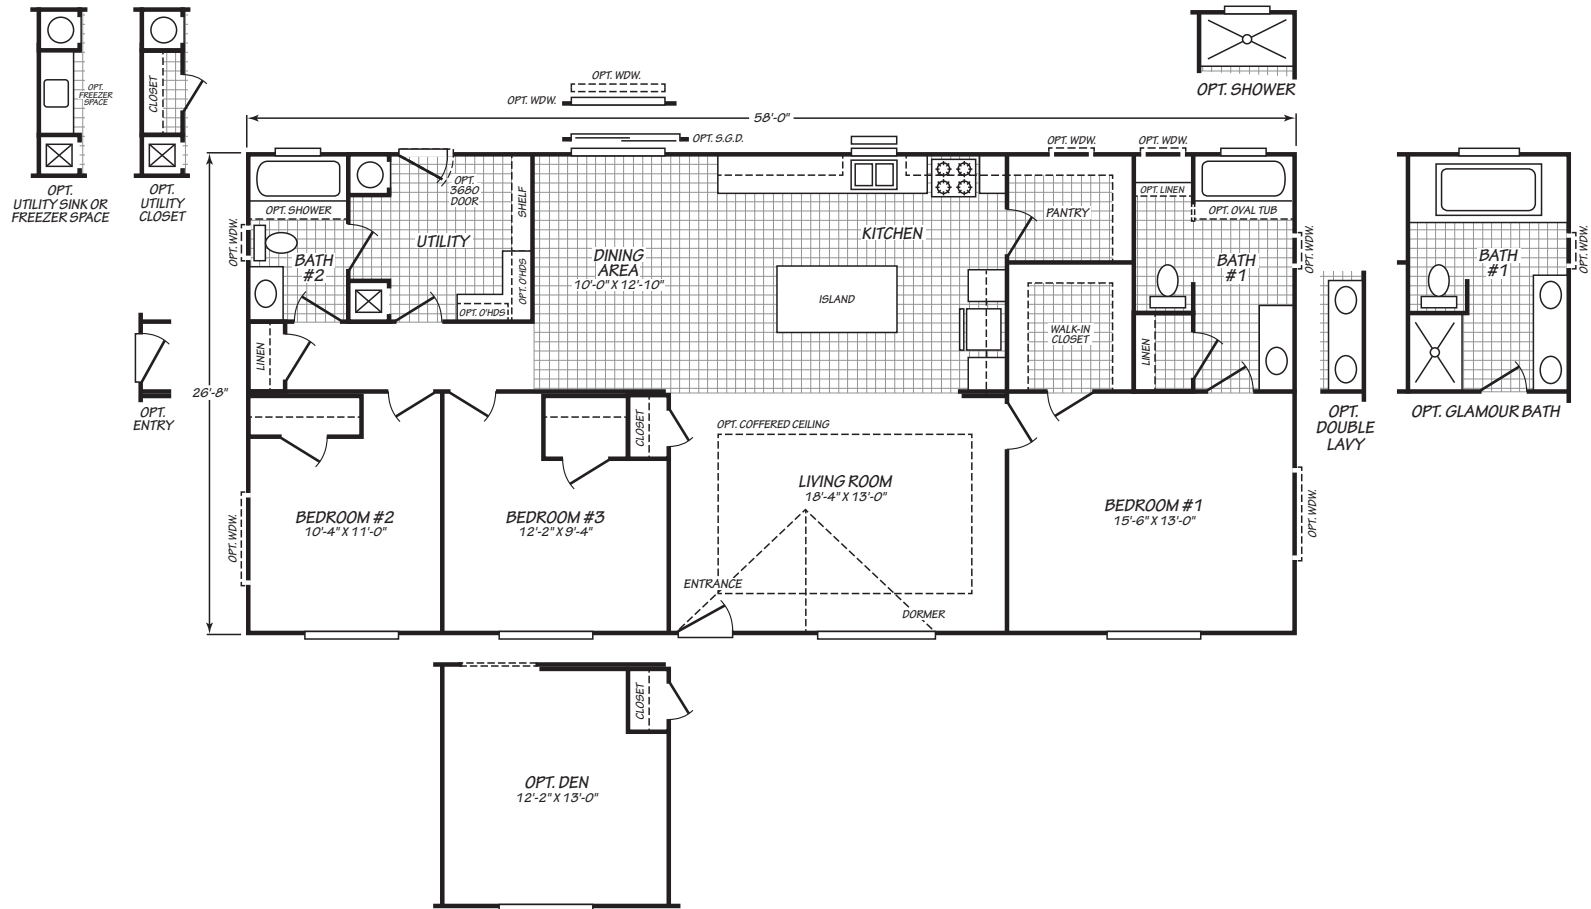

EVERGREEN

MODEL 28583E

3 Bedroom • 2 Bath • 1,546 Square Feet

©2022 FLEETWOOD HOMES INC. ALL RIGHTS RESERVED

Important: Because we continually update and modify our products, it is important for you to know that our brochures and literature are for illustrative purposes only. **ILLUSTRATIONS MAY SHOW OPTIONAL FEATURES.** All information contained herein may vary from the actual home we build. Dimensions are nominal length and width measurements are from exterior wall to exterior wall. We reserve the right to make changes at any time, without notice or obligation, in prices, colors, materials, specifications, features and models. Please check with your retailer for specific information about the home you select.