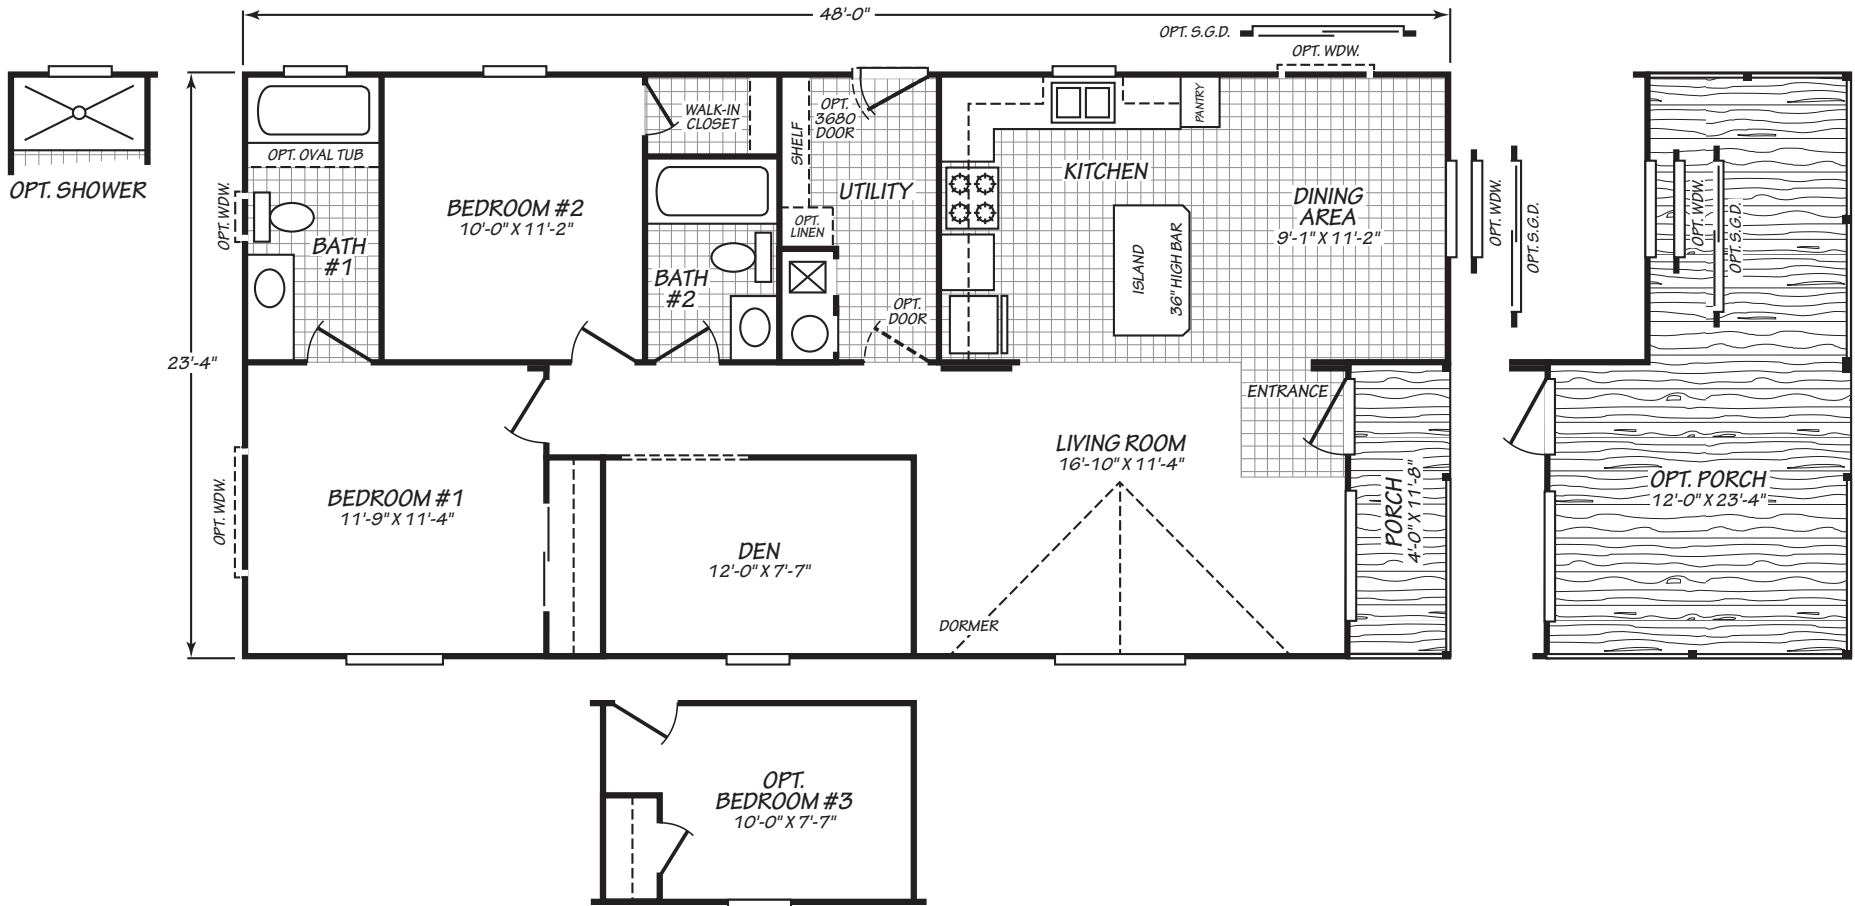

## MODEL 24482E

2 Bedroom • 2 Bath • 1,120 Square Feet

©2022 FLEETWOOD HOMES INC. ALL RIGHTS RESERVED

Important: Because we continually update and modify our products, it is important for you to know that our brochures and literature are for illustrative purposes only. **ILLUSTRATIONS MAY SHOW OPTIONAL FEATURES.** All information contained herein may vary from the actual home we build. Dimensions are nominal length and width measurements are from exterior wall to exterior wall. We reserve the right to make changes at any time, without notice or obligation, in prices, colors, materials, specifications, features and models. Please check with your retailer for specific information about the home you select.