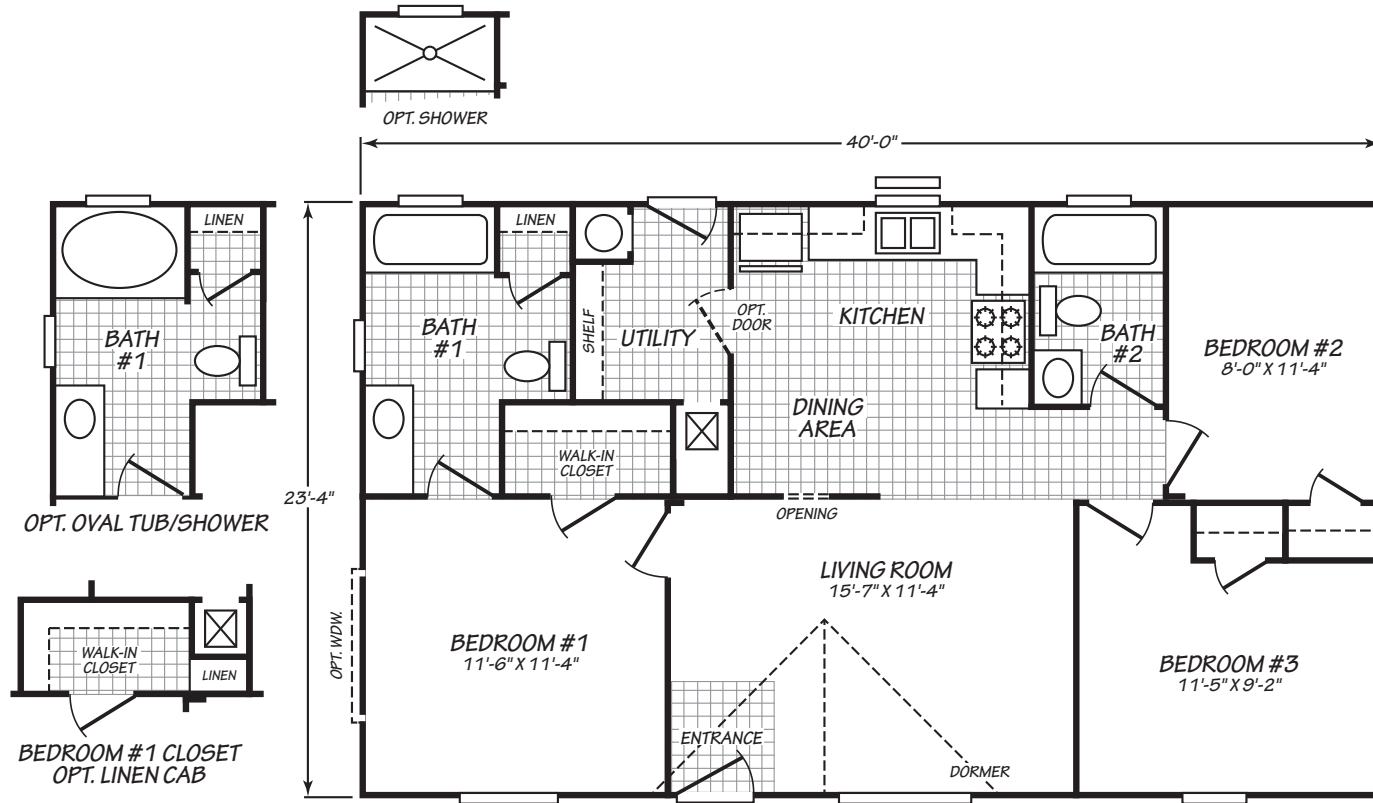

EVERGREEN

MODEL 24403E

3 Bedroom • 2 Bath • 933 Square Feet

©2022 FLEETWOOD HOMES INC. ALL RIGHTS RESERVED

Important: Because we continually update and modify our products, it is important for you to know that our brochures and literature are for illustrative purposes only. **ILLUSTRATIONS MAY SHOW OPTIONAL FEATURES.** All information contained herein may vary from the actual home we build. Dimensions are nominal length and width measurements are from exterior wall to exterior wall. We reserve the right to make changes at any time, without notice or obligation, in prices, colors, materials, specifications, features and models. Please check with your retailer for specific information about the home you select.