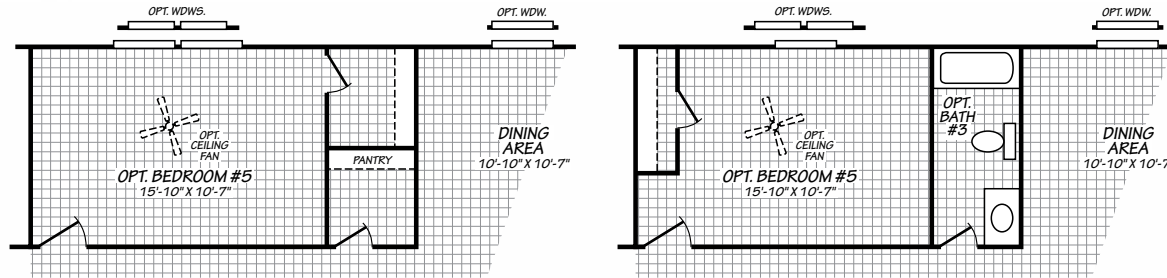

## MODEL 32764B

4 Bedroom • 2 Bath • 2,280 Square Feet

©2019 FLEETWOOD HOMES INC. ALL RIGHTS RESERVED

Important: Because we continually update and modify our products, it is important for you to know that our brochures and literature are for illustrative purposes only. **ILLUSTRATIONS MAY SHOW OPTIONAL FEATURES.** All information contained herein may vary from the actual home we build. Dimensions are nominal length and width measurements are from exterior wall to exterior wall. We reserve the right to make changes at any time, without notice or obligation, in prices, colors, materials, specifications, features and models. Please check with your retailer for specific information about the home you select.