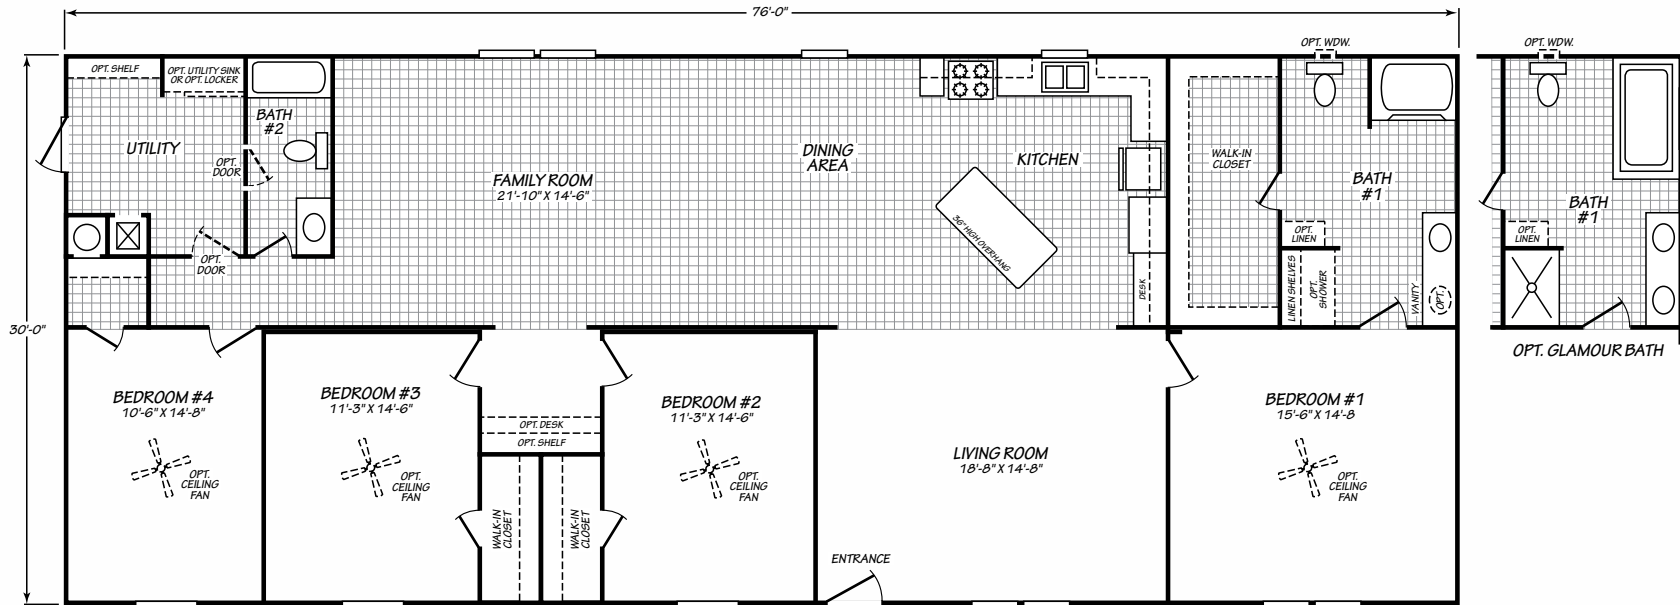

## MODEL 32764B

4 Bedroom • 2 Bath • 2,280 Square Feet

©2019 FLEETWOOD HOMES INC. ALL RIGHTS RESERVED

Important: Because we continually update and modify our products, it is important for you to know that our brochures and literature are for illustrative purposes only. **ILLUSTRATIONS MAY SHOW OPTIONAL FEATURES.** All information contained herein may vary from the actual home we build. Dimensions are nominal length and width measurements are from exterior wall to exterior wall. We reserve the right to make changes at any time, without notice or obligation, in prices, colors, materials, specifications, features and models. Please check with your retailer for specific information about the home you select.