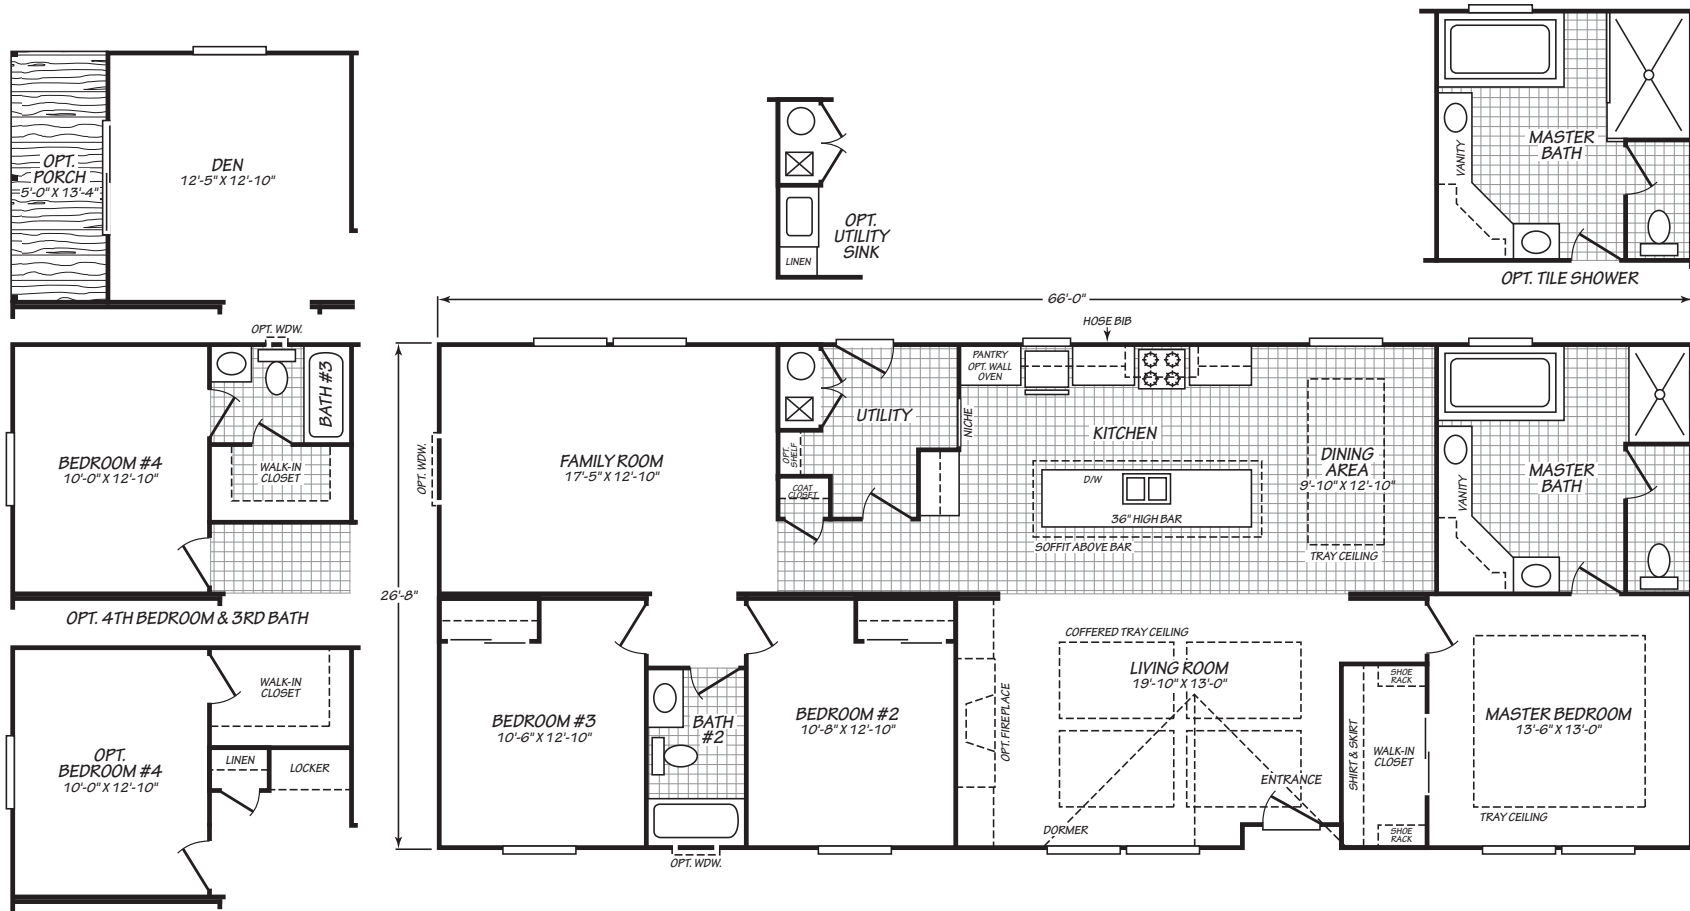

## MODEL 28663B

3 Bedroom • 2 Bath • 1,760 Square Feet

©2017 FLEETWOOD HOMES INC. ALL RIGHTS RESERVED

Important: Because we continually update and modify our products, it is important for you to know that our brochures and literature are for illustrative purposes only. **ILLUSTRATIONS MAY SHOW OPTIONAL FEATURES.** All information contained herein may vary from the actual home we build. Dimensions are nominal length and width measurements are from exterior wall to exterior wall. We reserve the right to make changes at any time, without notice or obligation, in prices, colors, materials, specifications, features and models. Please check with your retailer for specific information about the home you select.