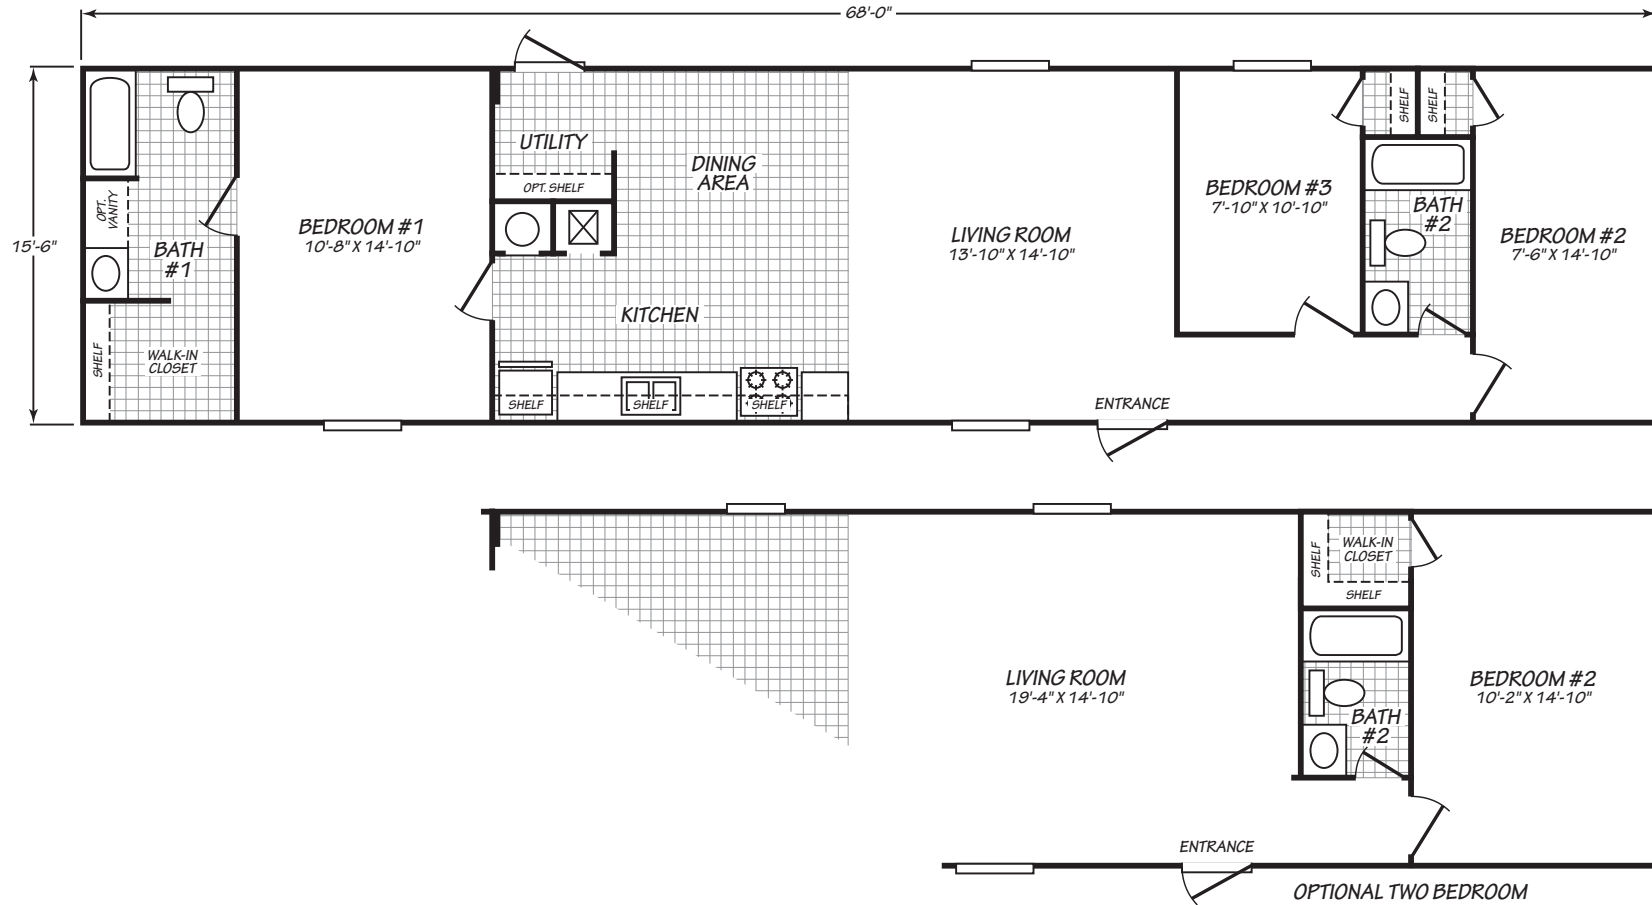

BERKSHIRE

MODEL 16683B

3 Bedroom • 2 Bath • 1,054 Square Feet

©2020 FLEETWOOD HOMES INC. ALL RIGHTS RESERVED

Important: Because we continually update and modify our products, it is important for you to know that our brochures and literature are for illustrative purposes only. **ILLUSTRATIONS MAY SHOW OPTIONAL FEATURES.** All information contained herein may vary from the actual home we build. Dimensions are nominal length and width measurements are from exterior wall to exterior wall. We reserve the right to make changes at any time, without notice or obligation, in prices, colors, materials, specifications, features and models. Please check with your retailer for specific information about the home you select.