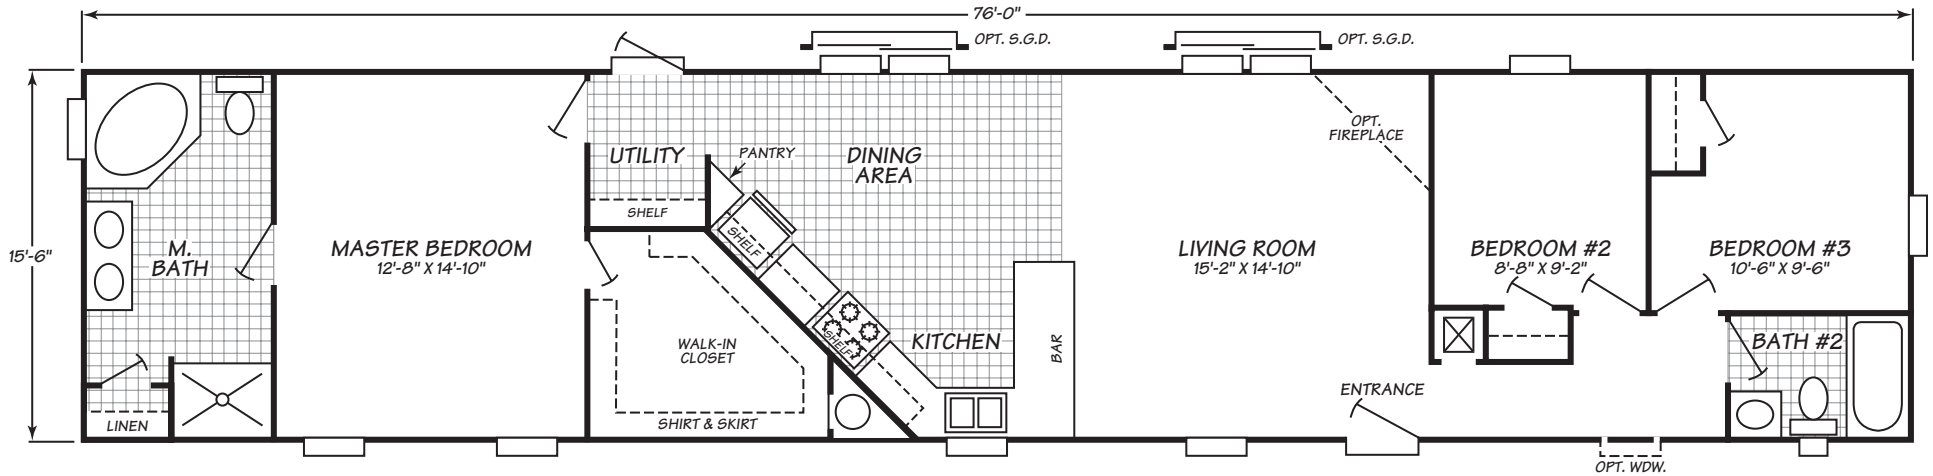

# Reflection Series Model 6763C

3 Bedrooms • 2 Baths • 1,178 Square Feet

Windows shown reflect standard aluminum windows. Selection of optional thermal pane (vinyl) windows may affect the size and number of windows.

Fleetwood Homes reserves the right to change colors, prices, specifications, models, dimensions and materials without notice. Rendering and diagrams are meant to be representative and, in keeping with Fleetwood's policy of constant updating and improvement, may vary from the actual home. All dimensions are nominal and approximated. Square footage is measured from exterior wall to exterior wall, and is an approximate figure. Length indicated in floorplans is floor length only. The length of the hitch is not included. (Add four feet to arrive at transportable length.) Ask your retailer for specifics. PRICES AND SPECIFICATIONS SUBJECT TO CHANGE WITHOUT NOTICE OR OBLIGATION.